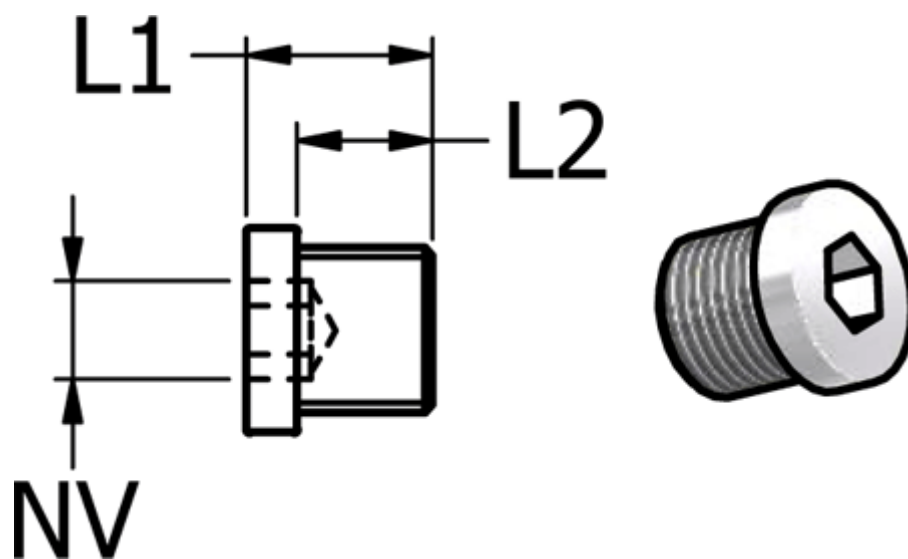

Article number: 58625293ES

Description: Stainless plug 252.93-ES, external thread G 3/8"
with internal hexagon

Measures

L1 = 15

L2 = 12

NV = 8